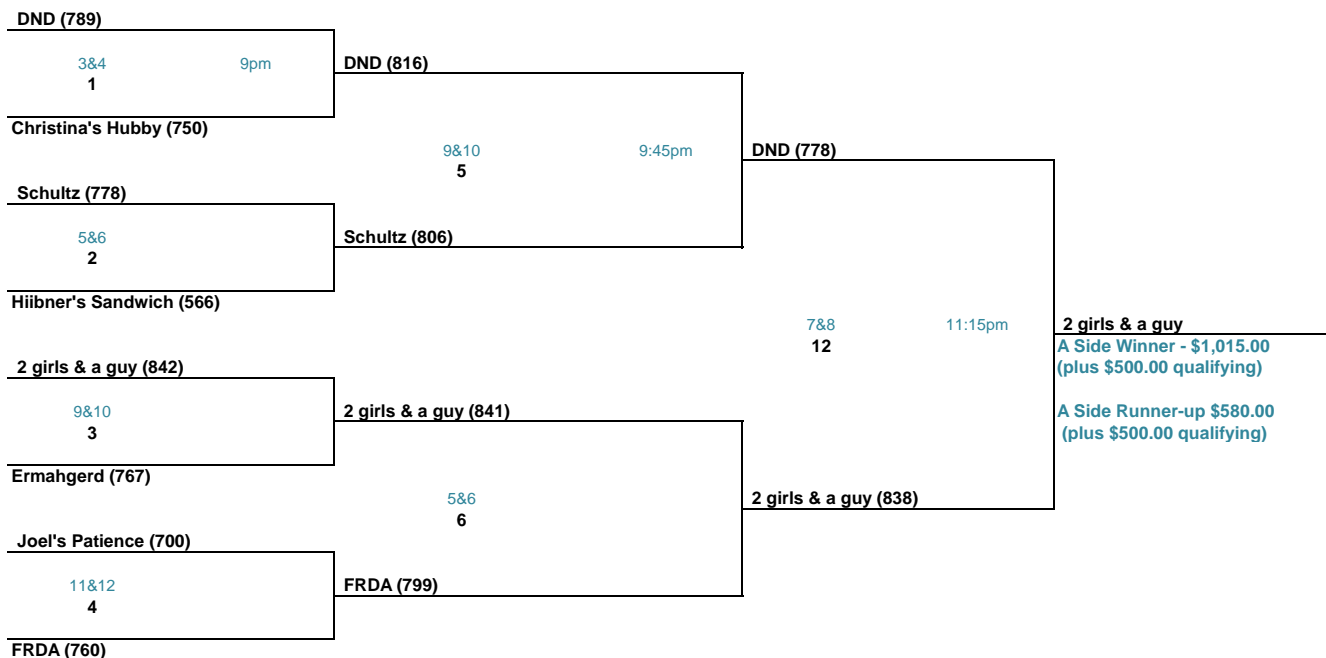

Classic Team Showdown - Thursday 7:00pm

After Three of Three Game Qualifying	Scratch	Average
1 DND Danny Baer/Derek Orne/Nelson Frank	2651	294.56
2 Joel's Patience Chris Bradford/Colby Wainman/Joel Mamchur	2603	289.22
3 2 girls & a guy Alyssa Bonnie/Amy Pilon/Matt Houston	2570	285.56
4 Schultz Darren Rich/Matt Schultz/Mitch Davies	2547	283.00
5 Hiibner Sandwich Crystal Hiiber/Doug Clark/Jeff Hiibner	2547	283.00
6 Ermahgerd Jenn Clark/Kevin Clark/Taylor McCaw	2470	274.44
7 FRDA Dwayne Gelardi/Jesse Leyte/Sam Gelardi	2454	272.67
8 Christinas Hubby Bob Beaucage/Huntley Brown/Mike Herbert	2383	264.78
9 Wolf Mark Miller/Robert Wolfson/Walt Brooks	2343	260.33
10 2 & 1/2 Men Cordell Galbecka/Kyle Young/Trevor Cook	2263	251.44
11 Mandelbaum Brad Moens/Len Anseth/Lonny Akers	2244	249.33
12 I Tell Ya Aaron Arndt/Karie Kreutz/Tim Wiseman	2137	237.44

Top 8 teams win \$500.00 and advance to one-game match-play

A Side Match-play

B Side Match-play

\*\* won 2 of 3 individual matches