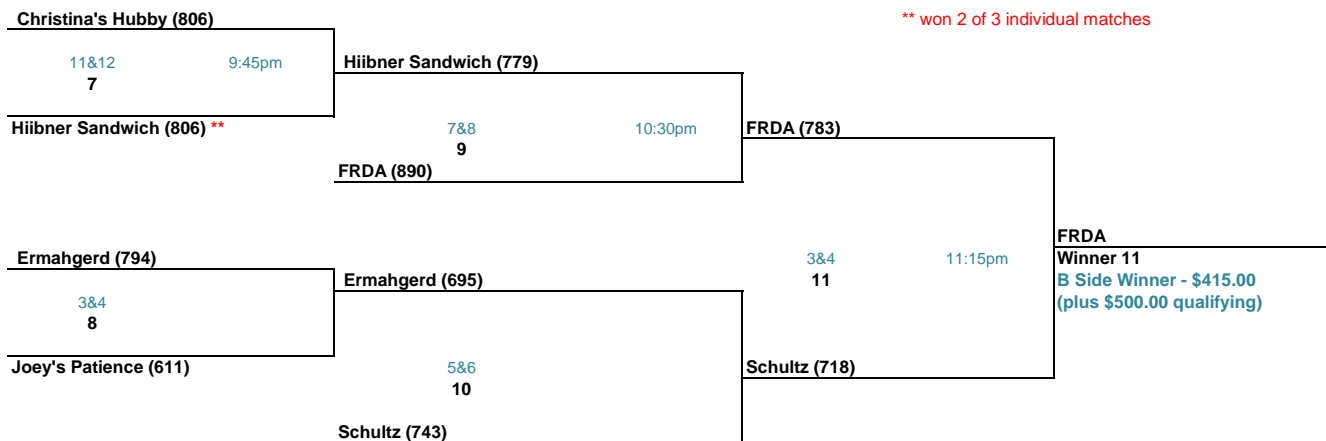

Classic Team Showdown - Thursday 7:00pm

After Three of Three Game Qualifying	Scratch	Average
1 DND Danny Baer/Derek Orne/Nelson Frank	2651	294.56
2 Joel's Patience Chris Bradford/Colby Wainman/Joel Mamchur	2603	289.22
3 2 girls & a guy Alyssa Bonnie/Amy Pilon/Matt Houston	2570	285.56
4 Schultz Darren Rich/Matt Schultz/Mitch Davies	2547	283.00
5 Hiibner Sandwich Crystal Hiiber/Doug Clark/Jeff Hiibner	2547	283.00
6 Ermahgerd Jenn Clark/Kevin Clark/Taylor McCaw	2470	274.44
7 FRDA Dwayne Gelardi/Jesse Leyte/Sam Gelardi	2454	272.67
8 Christinas Hubby Bob Beaucage/Huntley Brown/Mike Herbert	2383	264.78
9 Wolf Mark Miller/Robert Wolfson/Walt Brooks	2343	260.33
10 2 & 1/2 Men Cordell Galbecka/Kyle Young/Trevor Cook	2263	251.44
11 Mandelbaum Brad Moens/Len Anseth/Lonny Akers	2244	249.33
12 I Tell Ya Aaron Arndt/Karie Kreutz/Tim Wiseman	2137	237.44

Top 8 teams win \$500.00 and advance to one-game match-play

A Side Match-play

B Side Match-play

\*\* won 2 of 3 individual matches